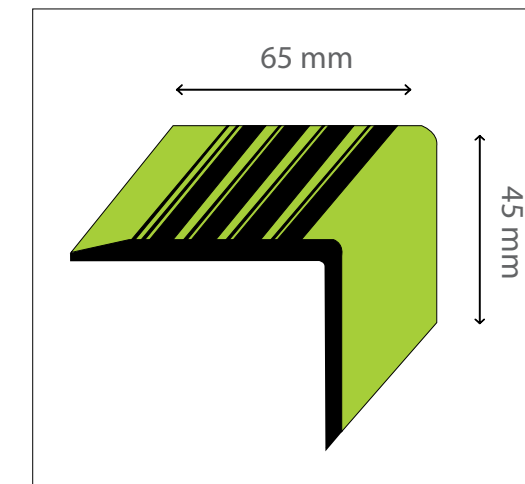

RP 002

Availability :

Sit-On Skirtings are available in standard height of 65 mm with thickness of 2 mm

Standard Colours :

Black, Brown, Blue Bell, Blue, Beige, Cream, Dove, Grey, Green, Off White, White, Almond, Purple, Yellow.

RP 003

Availability :

Stair Edging or Stair Nozing is available in a standard length of 1.5 meter with 3 mm thickness

Standard Colours :

Black, Blue Bell, Brown, Grey

Standard Packing :

Supplied in 1.5 meter length

Installation :

Flexible Stair Edgings, cut to size on site are installed using suitable contact adhesive only

Note :

Other colours can be produced to match customers specific colour requirement

RP 004

Availability :