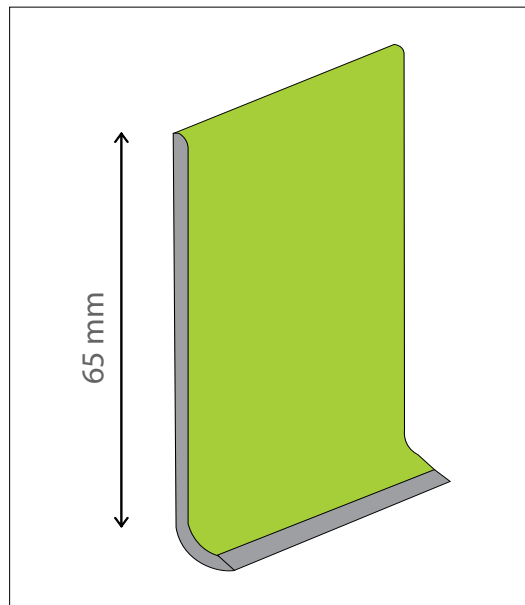

RP 001

Availability :

Sit-On Skirtings are available in a standard height of 100 mm with thickness of 2 mm.

Standard Colours :

Black, Brown, Blue Bell, , Blue, Beige, Cream, Dove, Grey, Green, Off White, White, Almond, Purple, Yellow.

Standard Packing : 15 Meters in roll form

Installation :

Sit-on Skirtings are bonded to the substrate with a suitable contact adhesive. Sit-on skirtings should be adhered to the wall only.

Note :

Other colours can be produced to match customers specific colour requirement

RP 002

Availability :

Sit-On Skirtings are available in standard height of 65 mm with thickness of 2 mm

Standard Colours :

Black, Brown, Blue Bell, Blue, Beige, Cream, Dove, Grey, Green, Off White, White, Almond, Purple, Yellow.