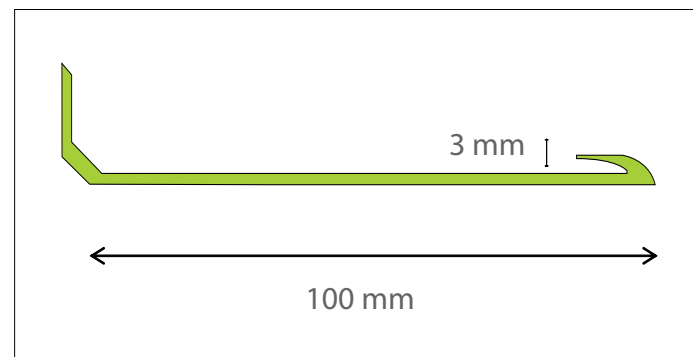

Flooring Accessories

Capping Strip

Flexible Capping Strips or Capping Seals are used to protect the exposed edge of the vinyl. Capping Strips provide a decorative, neat edge when resilient floorcoverings are dressed up the wall to form a skirting. Capping Strips are normally used in conjunction with a cove former.

Availability :

Sit-On Skirtings are available in standard height of 100 mm with thickness of 2 mm

Standard Colours :

Black, Brown, Blue Bell, , Blue, Beige, Cream, Dove, Grey, Green, Off White, White, Almond, Purple, Yellow.

Standard Packing : 15 Meters in roll form

Installation :

Sit-on Skirtings are bonded to the substrate with a suitable contact adhesive. Sit-on skirtings should be adhered to the wall only.

Note :

Other colours can be produced to match customers specific colour requirement

Full Cove & Capping Skirting

Full Cove and Capping Skirtings provide single solution to floor-covering by replacing individual use of Capping Strip, Skirting and Cove Former. Full Cove and Capping Skirtings are ideal for critical clean areas where a homogenous finish is required e.g. hospital treatment areas.

RP 010

Availability :

Set-in Skirtings are available in 140 mm height with 2 mm thickness to suit vinyl, linoleum and anti-static floorcoverings.

Standard Colours :

Black, Brown, Blue Bell, , Blue, Beige, Cream, Dove, Grey, Green, Off White, White, Almond, Purple, Yellow.

Standard Packing : 25 Meters in roll form

Installation :

Set-in Skirtings are bonded to the substrate with a suitable contact adhesive and should be adhered to the wall and the floor prior to welding to the floorcovering

Note :

Other thicknesses and colours can be produced to match customers specific requirement

Set-In Skirting