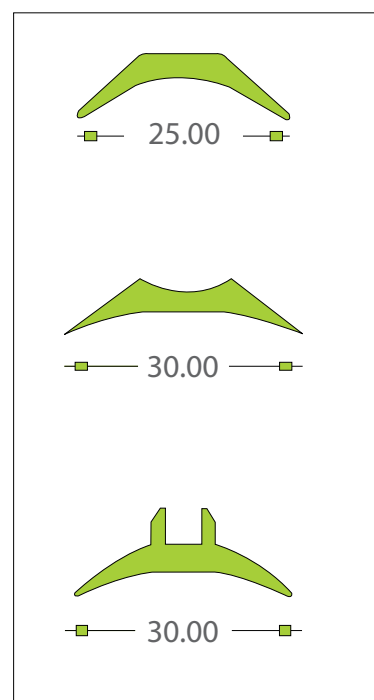

RP 008

Availability :

Cove Formers are available in 25mm & 30 mm width to suit various applications.

Standard Packing : Supplied in 50 Meters roll form

Installation :

Flexible Cove Formers are installed with contact adhesive