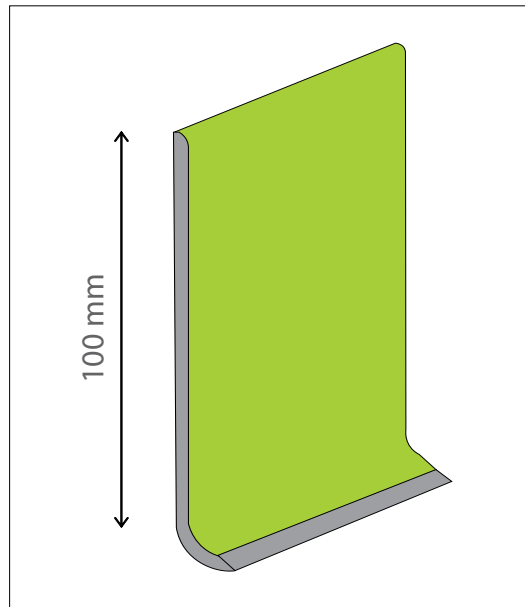

Flooring Accessories

Sit-On Skirting

Sit-on Skirting provides an impervious seal when welded to the floorcovering. Flexible PVC Sit-On Skirting is ideal for use in areas such as hospital corridors, schools etc.

RP 001

Availability :

Sit-On Skirtings are available in a standard height of 100 mm with thickness of 2 mm.

Standard Colours :

Black, Brown, Blue Bell, , Blue, Beige, Cream, Dove, Grey, Green, Off White, White, Almond, Purple, Yellow.

RP 002

Availability :

Sit-On Skirtings are available in standard height of 65 mm with thickness of 2 mm

Standard Colours :

Black, Brown, Blue Bell, Blue, Beige, Cream, Dove, Grey, Green, Off White, White, Almond, Purple, Yellow.