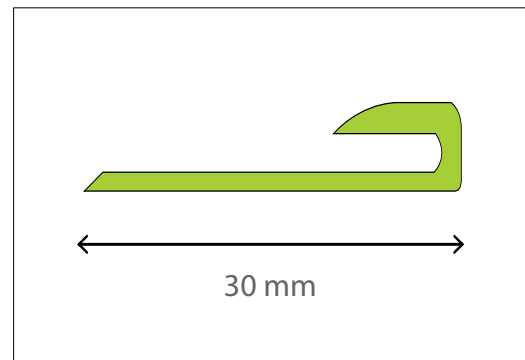

Stair Edging or Stair Nozing is available in a standard length of 1.5 meter with 3 mm thickness

Standard Colours :

Black, Blue Bell, Brown, Grey

Standard Packing :

Supplied in 1.5 meter length

Installation :

RP 005

Availability :

Sit-On Skirtings are available in standard height of 100 mm with thickness of 2 mm

Standard Colours :

Black, Brown, Blue Bell, , Blue, Beige, Cream, Dove, Grey, Green, Off White, White, Almond, Purple, Yellow.