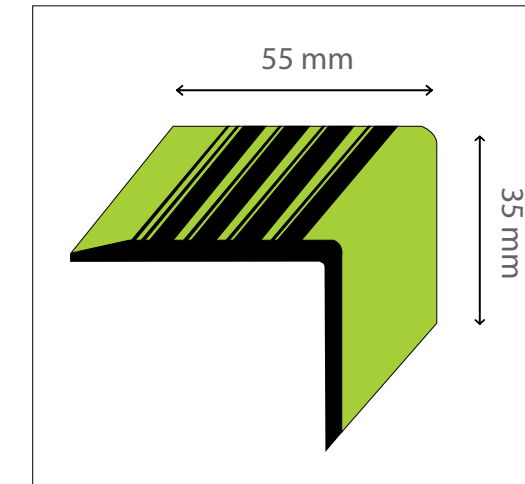

RP 001

Availability :

Sit-On Skirtings are available in a standard height of 100 mm with thickness of 2 mm.

Standard Colours :

Black, Brown, Blue Bell, , Blue, Beige, Cream, Dove, Grey, Green, Off White, White, Almond, Purple, Yellow.

RP 002

Availability :

Sit-On Skirtings are available in standard height of 65 mm with thickness of 2 mm

Standard Colours :

Black, Brown, Blue Bell, Blue, Beige, Cream, Dove, Grey, Green, Off White, White, Almond, Purple, Yellow.

Standard Packing : 15 Meters in roll form

Installation :

Sit-On Skirtings are bonded to the substrate with a suitable contact adhesive. Sit-On skirtings should be adhered to the wall only.

Note :

Other colours can be produced to match customers specific colour requirement.

RP 003

Availability :

Stair Edging or Stair Nozing is available in a standard length of 1.5 meter with 3 mm thickness

Standard Colours :

Black, Blue Bell, Brown, Grey

Standard Packing :

Supplied in 1.5 meter length