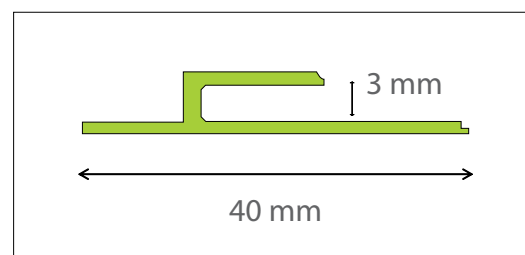

Tile Cap

Tile Caps are used where ceramic wall tiles are finished against a resilient floor finish that has been dressed up the wall to form a skirting.

RP 009

Standard Colours :

Black, Brown, Blue Bell, , Blue, Beige, Cream, Dove, Grey, Green, Off White, White, Almond, Purple, Yellow.

Standard Packing :

Supplied in 20 Meters roll form

Installation :

Tile Caps are installed using suitable contact adhesive

Note :

Other colours can be produced to match customers specific color requirement